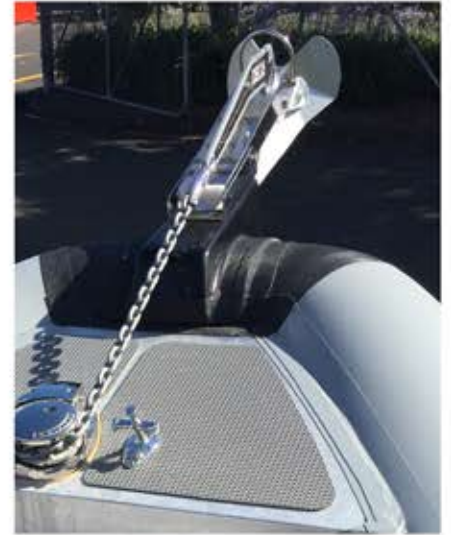

**Small Console
QH-C2WH**
Grey also available (GR)

**Large Console
QH-C3WH**
Grey also available (GR)

RAILBLAZA Mounts **

Deck Grips **

Bow Roller

Inside Rope Goes

Fusion Speaker System **

Bimini **

Rocket Launchers **

Ski Arches **

**** Please note that selected accessories have more than one option available.**